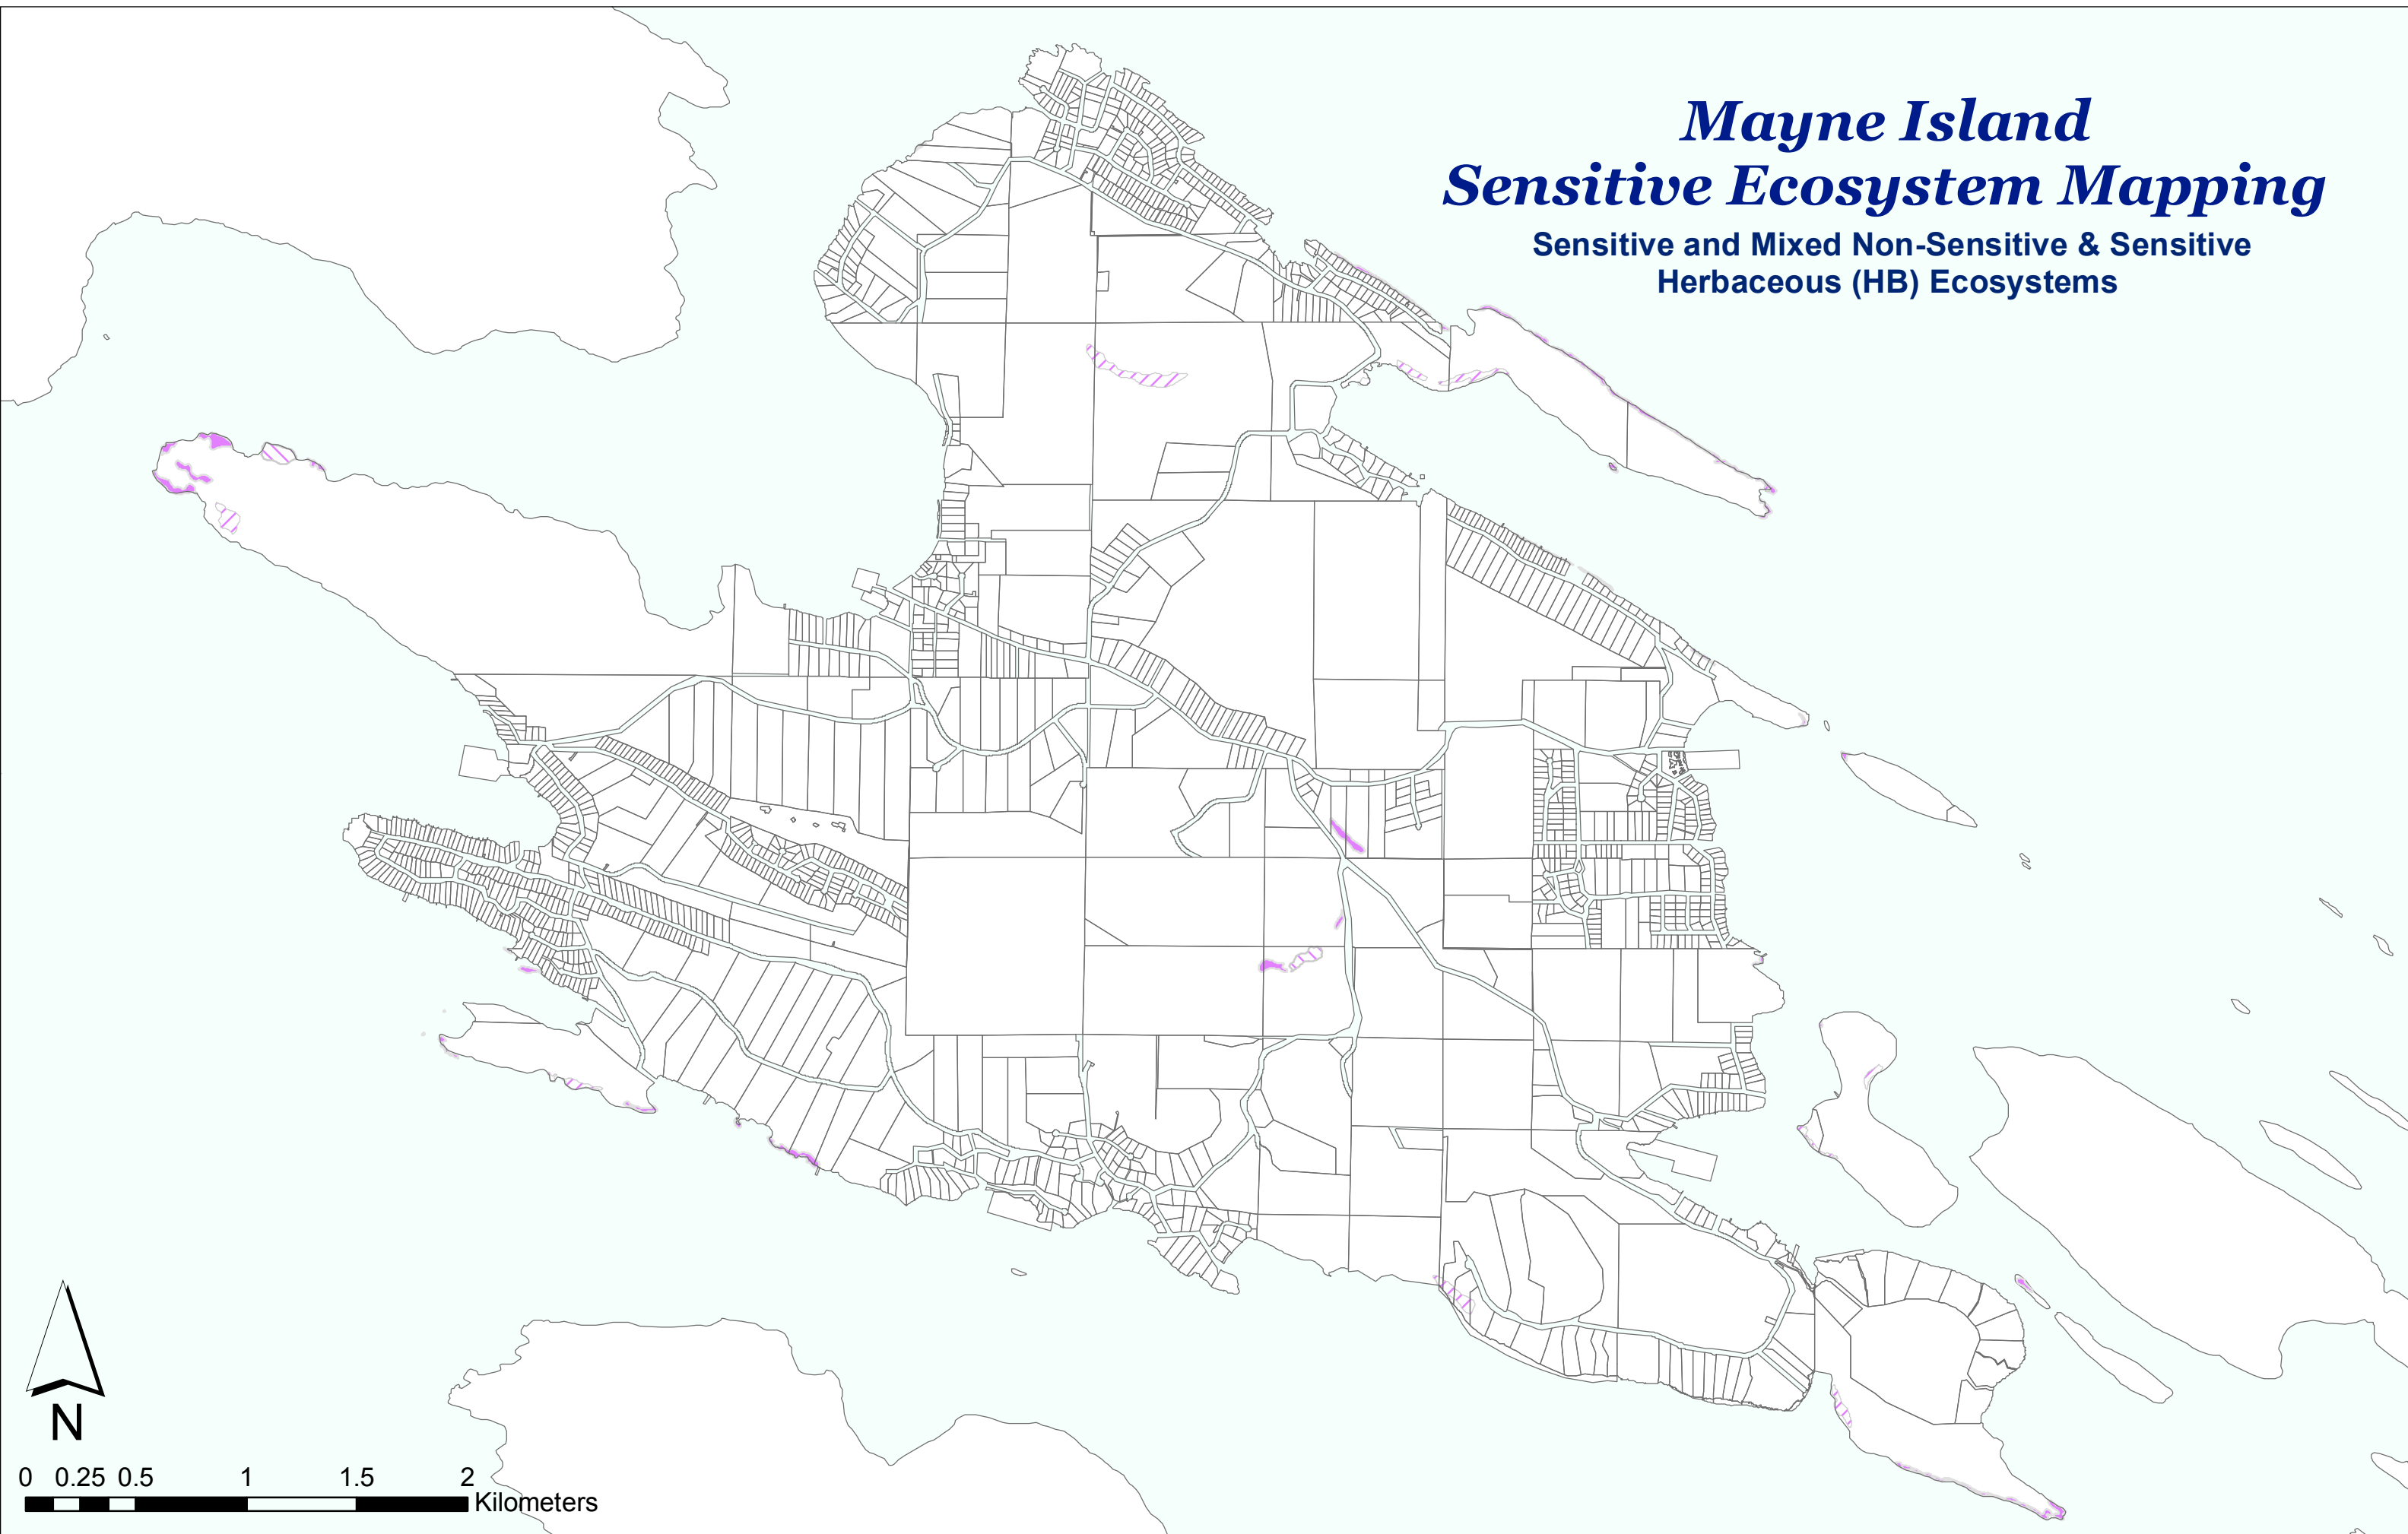

Mayne Island *Sensitive Ecosystem Mapping*

**Sensitive and Mixed Non-Sensitive & Sensitive
Herbaceous (HB) Ecosystems**

0 0.25 0.5 1 1.5 2 Kilometers