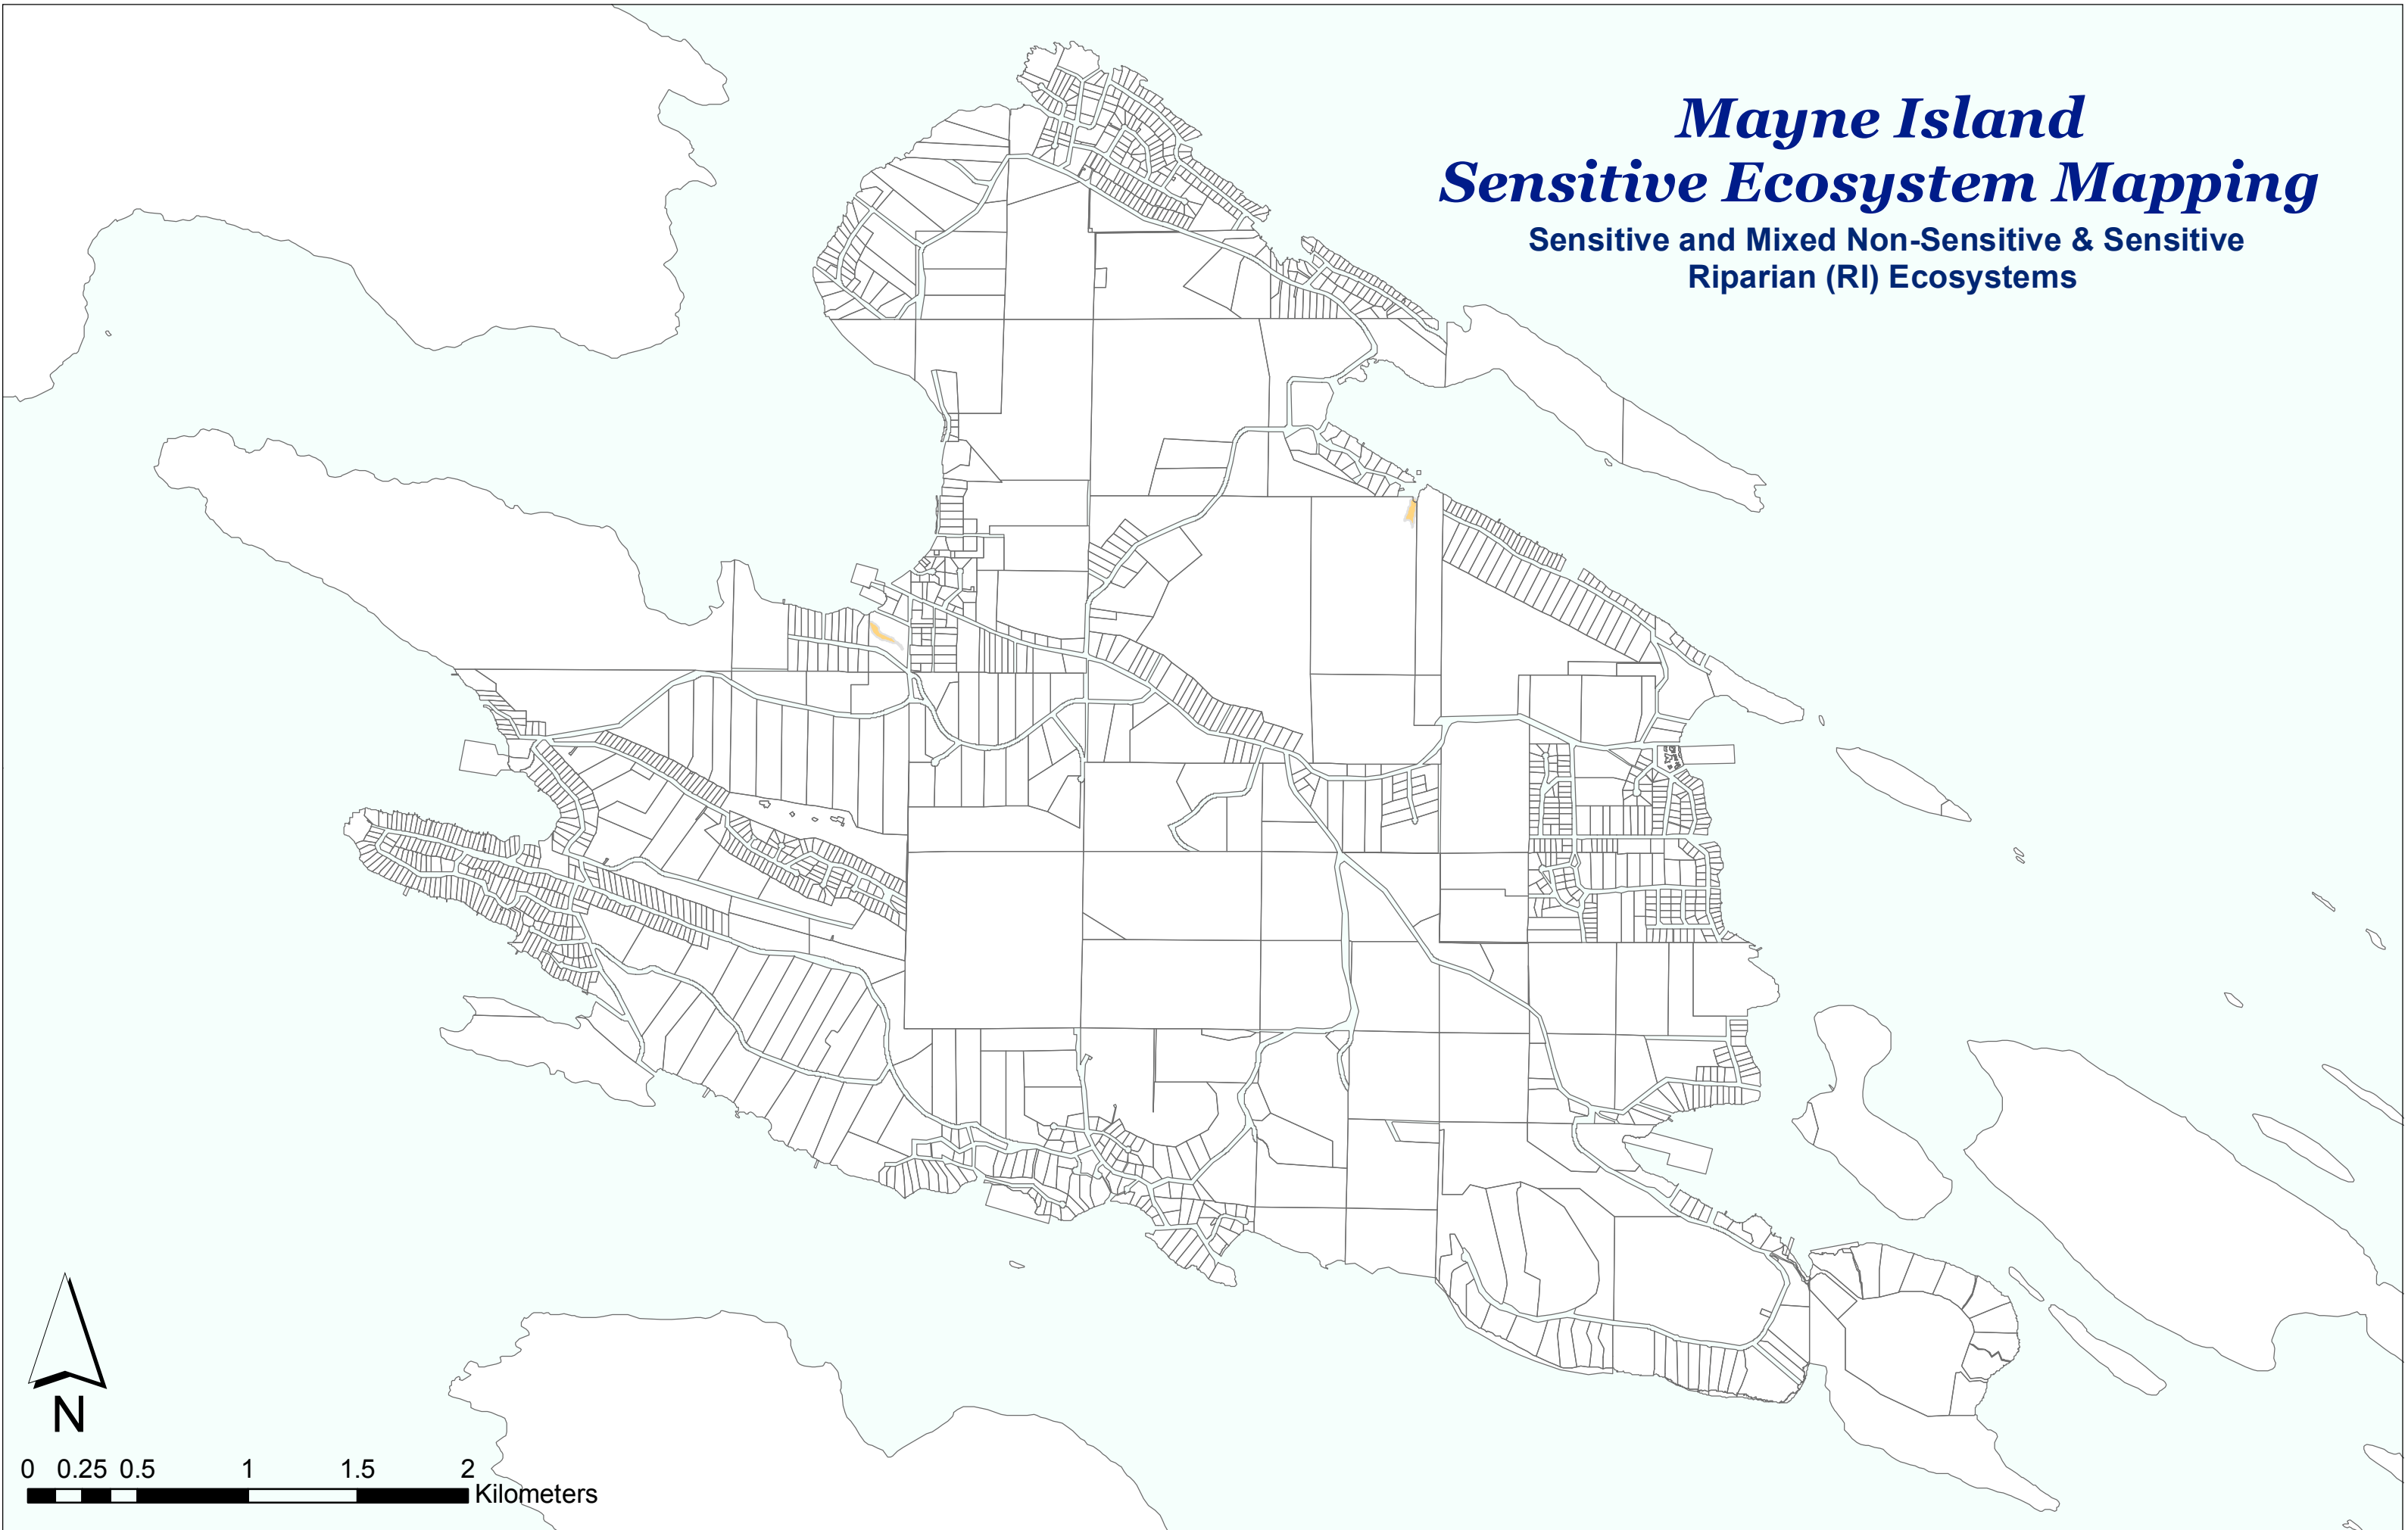

Mayne Island *Sensitive Ecosystem Mapping*

**Sensitive and Mixed Non-Sensitive & Sensitive
Riparian (RI) Ecosystems**

0 0.25 0.5 1 1.5 2 Kilometers