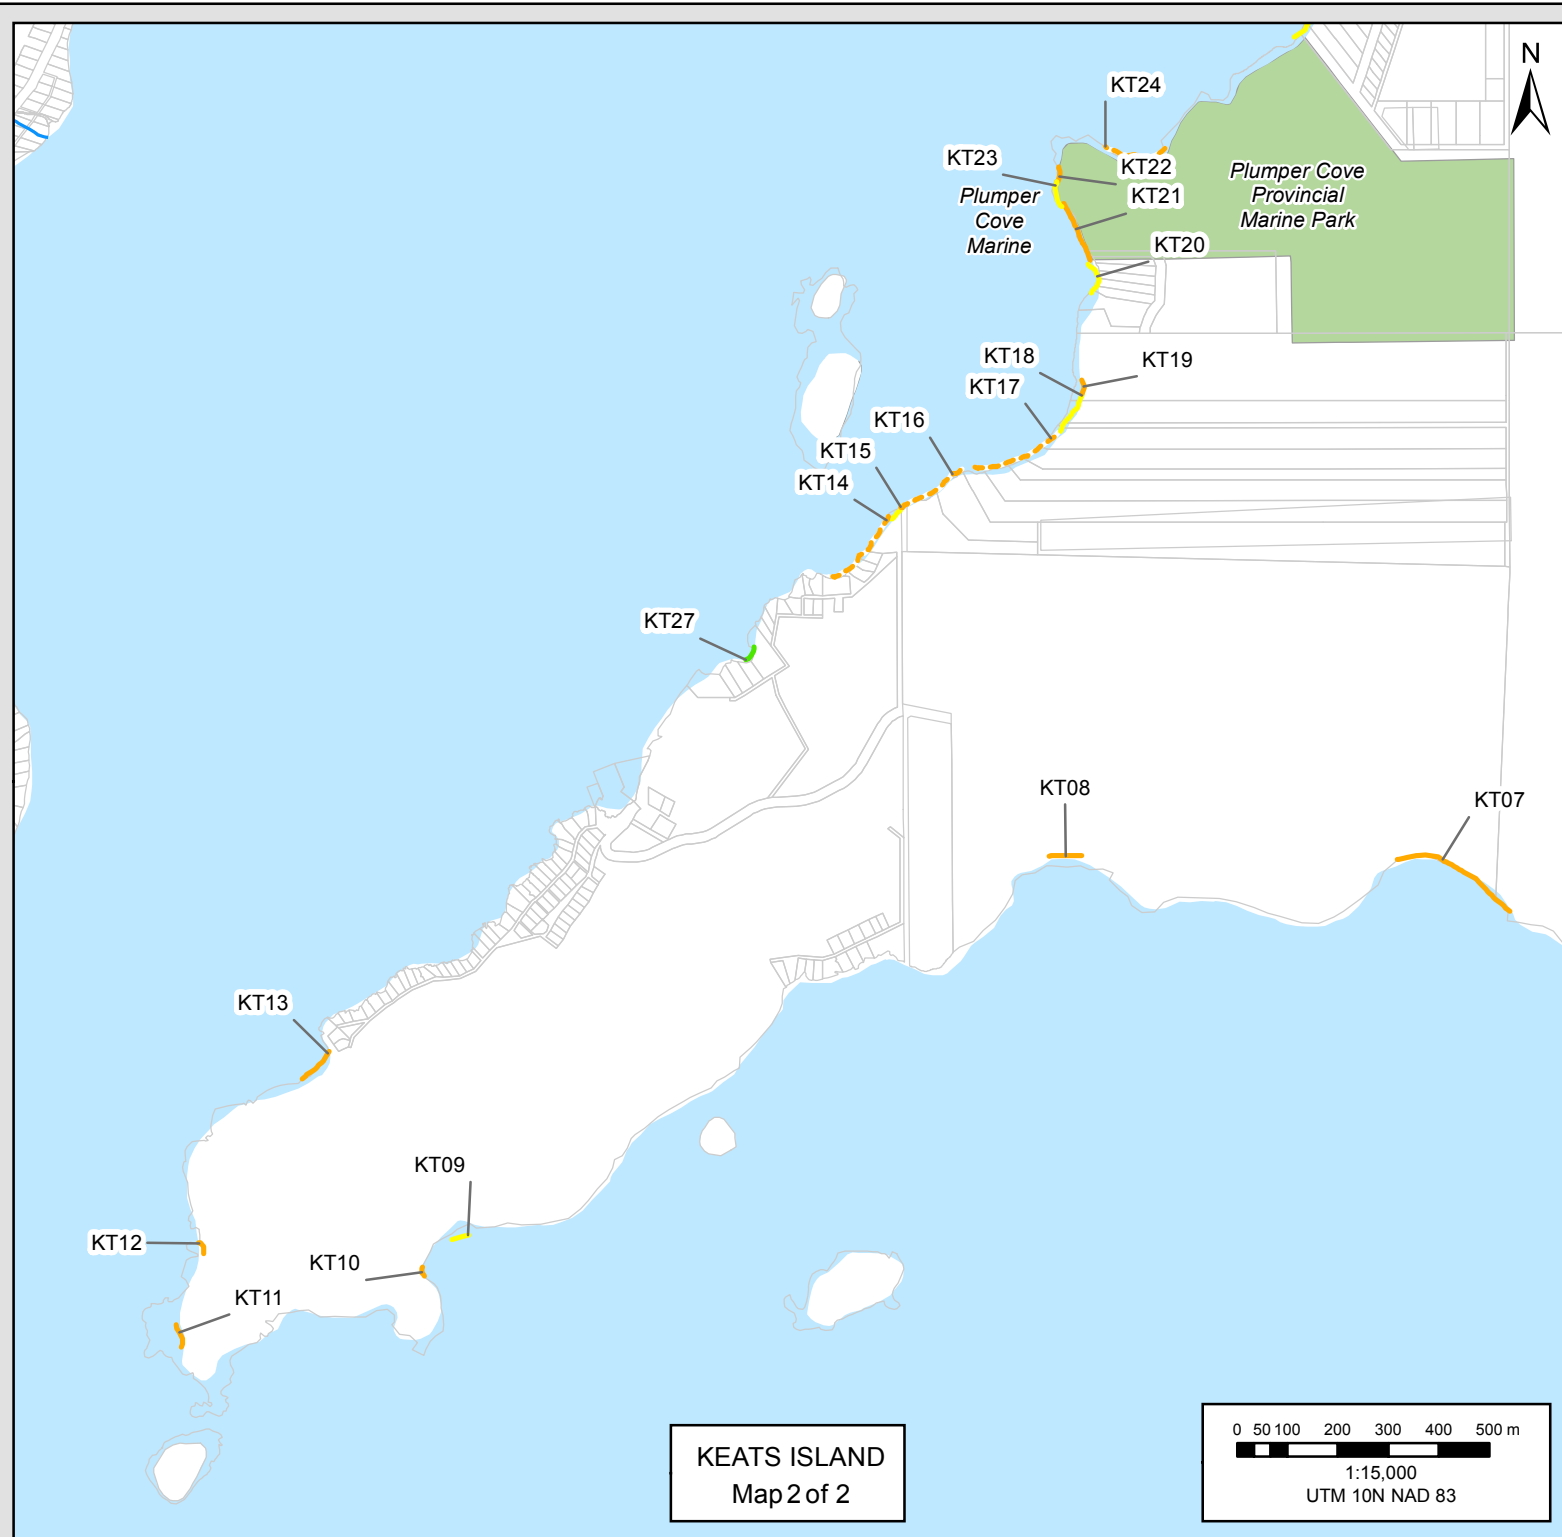

KEATS ISLAND
Map 1 of 2

0 50 100 200 300 400 500 m
1:15,000
UTM 10N NAD 83

KEATS ISLAND
Map 2 of 2

Suitable Forage Fish Spawning Habitat

- Suitable Forage Fish Spawning Habitat**
- Pacific sand lance, Continuous
 - Surf smelt, Continuous
 - - - Surf smelt, Discontinuous
 - Surf smelt / Pacific sand lance, Continuous
 - - - Surf smelt / Pacific sand lance, Discontinuous
 - Not Suitable Habitat
 - Not Habitat
 - Cadastral Boundaries
 - Parks
 - KT01 Beach Number