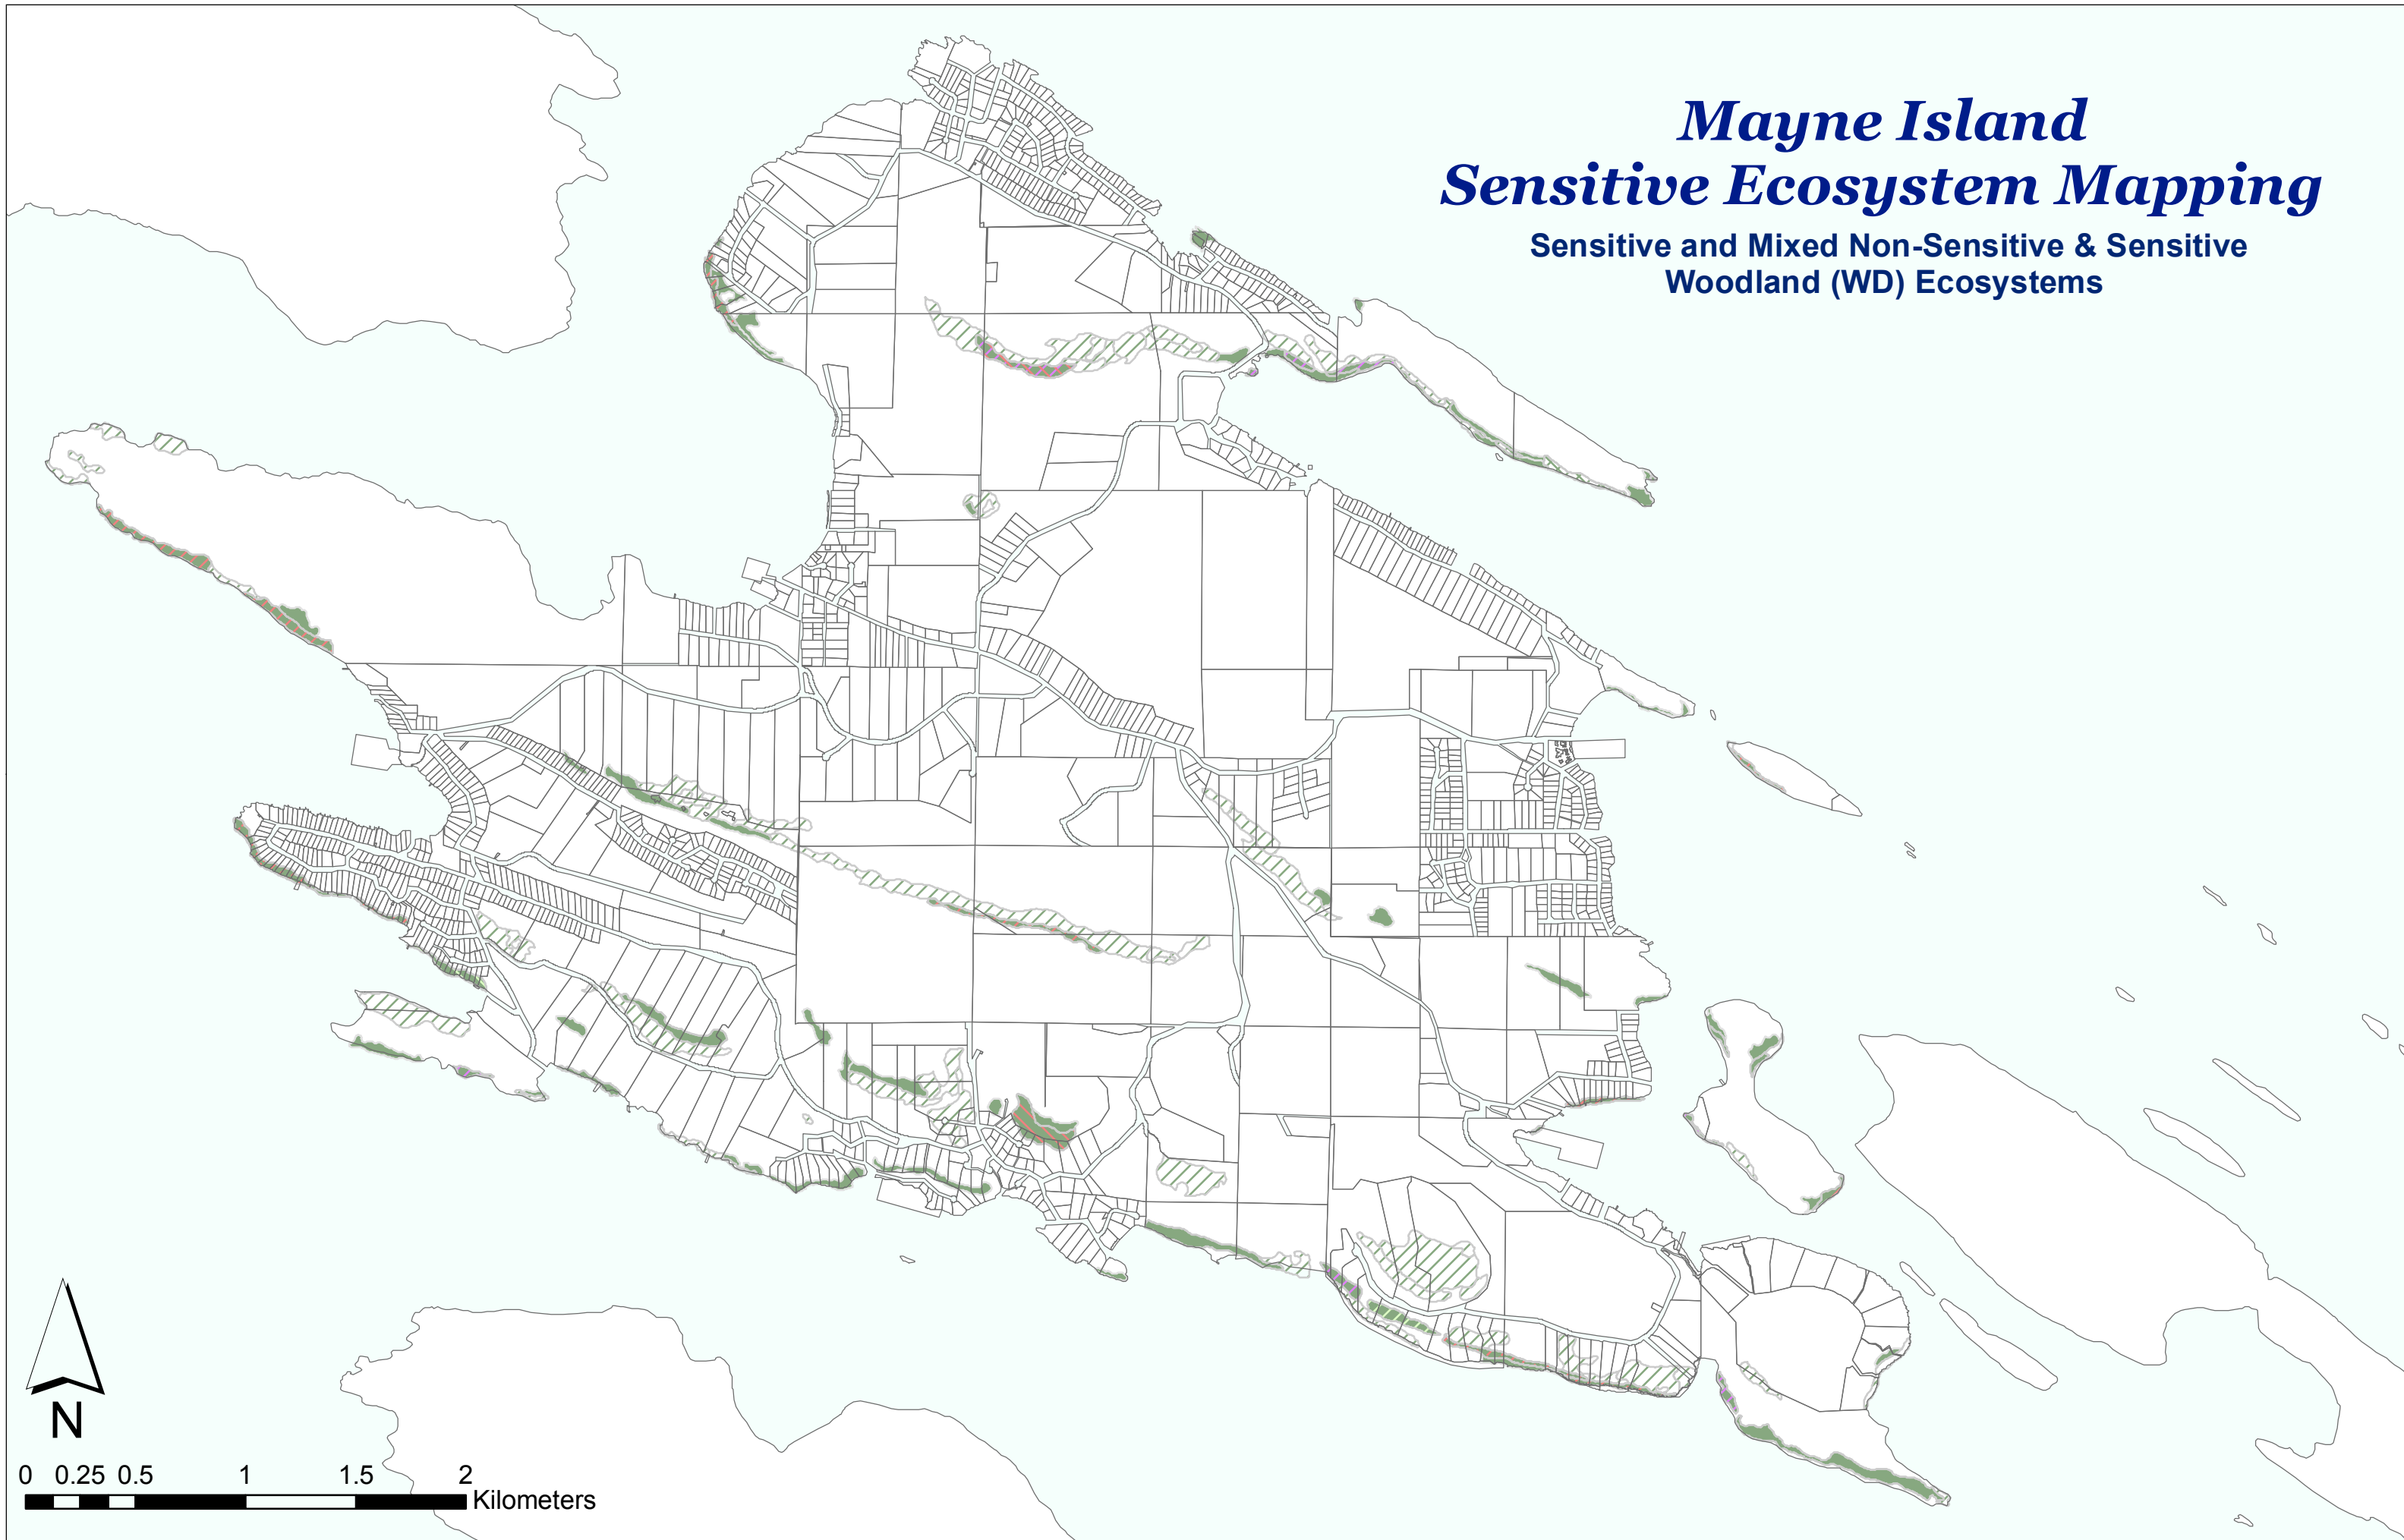

# *Mayne Island* *Sensitive Ecosystem Mapping*

**Sensitive and Mixed Non-Sensitive & Sensitive  
Woodland (WD) Ecosystems**

0 0.25 0.5 1 1.5 2 Kilometers